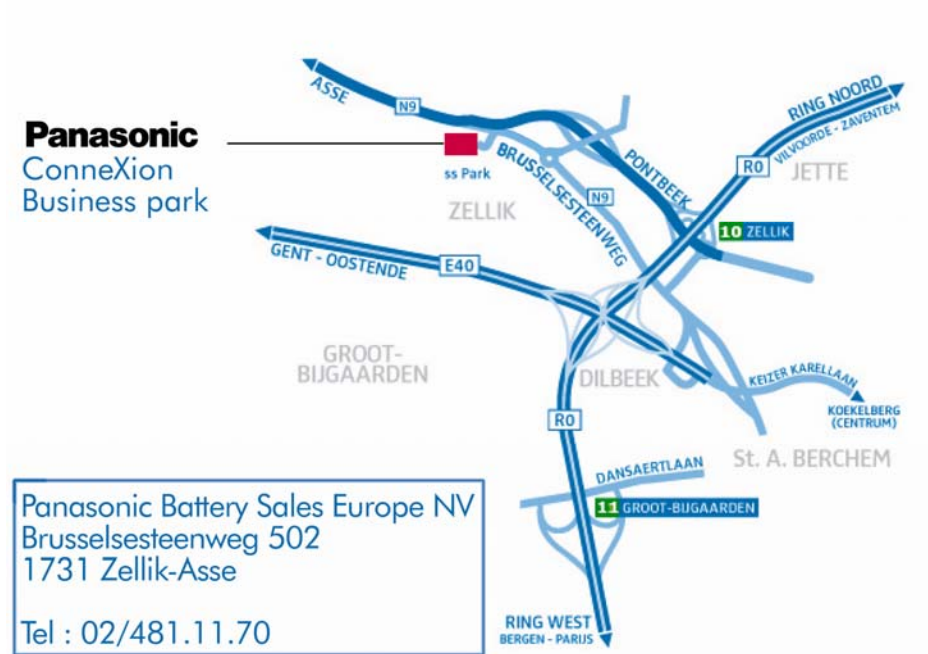

ROUTE DESCRIPTION

From Anvers/Antwerpen (Antwerp):

Follow the E19 (A12) direction Brussels.

On the RO Brussels you follow direction Gent/Gand (E40) till the exit Asse, nr. 10.

From Louvain/Leuven – Liege/Luik

Follow E40 direction Brussels. Take direction Gent/Gand till the exit Asse, nr 10

From Namur/Namen

Follow the E411 direction Brussels and take the RO Brussels direction Antwerp-Gand/Gent (E19/E40) till exit Asse, nr 10.

From the exit Asse, nr 10 you continue as follows:

From Antwerp-Louvain/Leuven, Liege/Luik or Namur/Namen

At the exit you follow direction Asse. You are on the N9. After 200m, you take the exit 'Relegem – Zellik centre' (drive up the collision). At the top, you turn left direction "Zellik Centre/Connexion" (cross the bridge). At the roundabout, you turn right (sign: 'Plaatselijk verkeer'/Local traffic). Arriving at the end of the street, you turn left on the parking lot. You arrive at Panasonic.

From Asse:

Take the N9 direction Zellik-Brussel. Take the junction centre Zellik. You find Panasonic on 50m on your right.