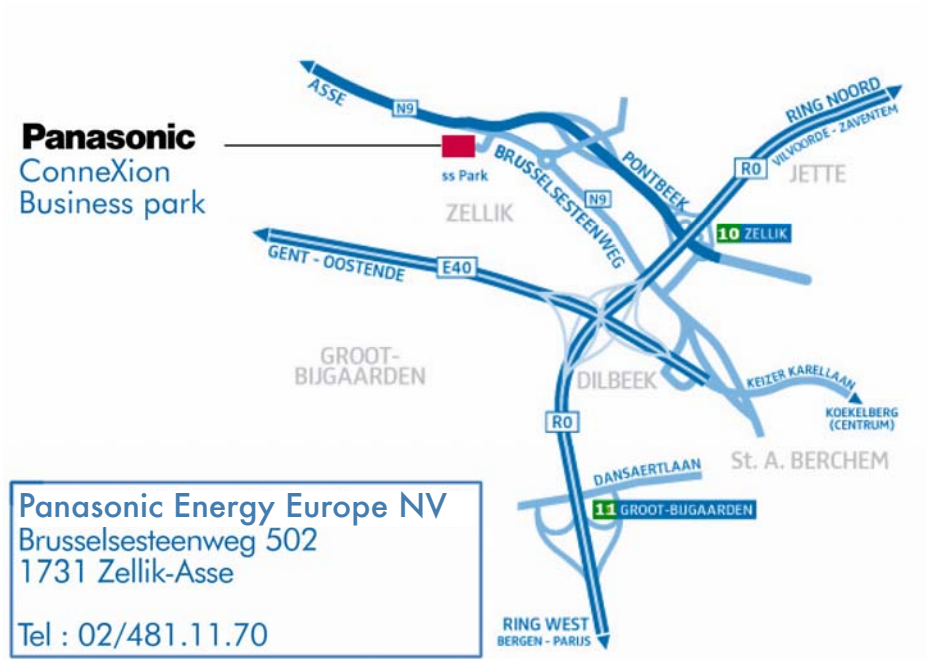

ROUTE DESCRIPTION

From Anvers/Antwerpen (Antwerp):

Follow the E19 (A12) direction Brussels.

On the R0 Brussels you follow direction Gent/Gand (E40) till the exit Asse, nr. 10.

From Louvain/Leuven – Liege/Luik

Follow E40 direction Brussels. Take direction Gent/Gand till the exit Asse, nr 10

From Namur/Namen

Follow the E411 direction Brussels and take the R0 Brussels direction Antwerp-Gand/Gent (E19/E40) till exit Asse, nr 10.

From the exit Asse, nr 10 you continue as follows:

From Antwerp-Louvain/Leuven, Liege/Luik or Namur/Namen

At the exit you follow direction Asse. You are on the N9. After 200m, you take the exit 'Relegem – Zellik centre' (drive up the collision). At the top, you turn left direction "Zellik Centre/Connexion" (cross the bridge). At the roundabout, you turn right (sign: 'Plaatselijk verkeer'/Local traffic). Arriving at the end of the street, you turn left on the parking lot. You arrive at Panasonic.

From Asse:

Take the N9 direction Zellik-Brussel. Take the junction centre Zellik. You find Panasonic on 50m on your right.